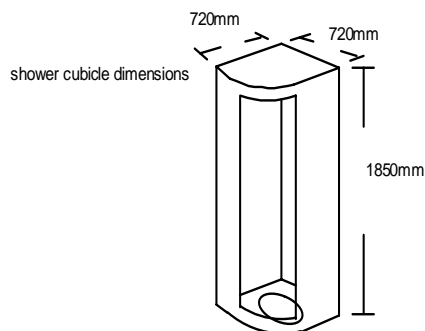

Complete Shower cubicle

Dimensions: Height: 1850mm
Width: 720mm
Depth: 720mm

Includes: Semi-circular sliding door, base, sides, top, shower tray, shower taps and riser all completely assembled (Please ensure unit will fit through existing doors before ordering.)

Colour: Unit White, Door Blue acrylic.

Price: 440.00

Options: Thermostatic Shower Taps

As above but supplied as flat pack for self build

Price 390.00

Window Spares

Slide Bolts	1.70	Each
Drain Hole Covers (Plastic)	0.55	Pair
Brass Swivel Catches	2.50	Each
Furry seal	1.00	Metre
Black Rubber Seal	1.00	Metre
Black Swivel Catches	2.60	Each

Fixing Materials

19mm x 25m Black Sealant Tape	18mm x 12m Arboseal	Silicone
13.75	7.50	3.15

Registered in England No: 5767105
Registered Office: 20 Beaconsfield Drive, Coddington, Newark, Notts. NG24 2RX