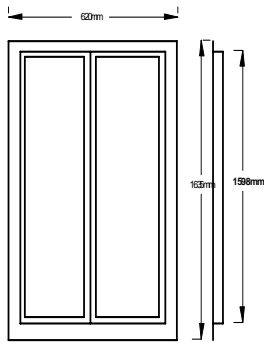

Synthetic Wood Window Liners

Mitred or Radius Top Corners and Radius Bottom Corners. 55mm flange depth.

Fibreglass

Sapele/Meranti/Ash/Oak/Softwood

Size	Price	Size	Price	Size	Price
18 x 21	49.00	30 x 21	53.00	42 x 21	61.00
18 x 24	50.00	30 x 24	54.00	42 x 24	62.00
24 x 21	51.00	36 x 21	58.00	48 x 21	64.00
24 x 24	52.00	36 x 24	59.00	48 x 24	65.00

**Hatch Liners
Houdini and Timage**

Size: 500 x 500

Sapele/Ash	Oak	Hardwood	Synthetic Wood
176.00	184.00	152.00	47.00

Shower Cubicles and Doors

Wesley Shower Doors

High Quality Shower Door Manufactured in Marine Grade Aluminium with Toughened Glass and White Powder Coated Aluminium Frame

Dimensions overall size: 1635mm High x 620mm wide
Aperture size: 1598mm High x 584mm wide

Door Type	Bifold
Frame Material	Powder Coated Aluminium
Glass	3mm Toughened and Patterned
Colour	White
Price	129.00

Complete Shower cubicle

Dimensions: Height: 1850mm
Width: 720mm
Depth: 720mm

Includes: Semi-circular sliding door, base, sides, top, shower tray, shower taps and riser all completely assembled (Please ensure unit will fit through existing doors before ordering.)